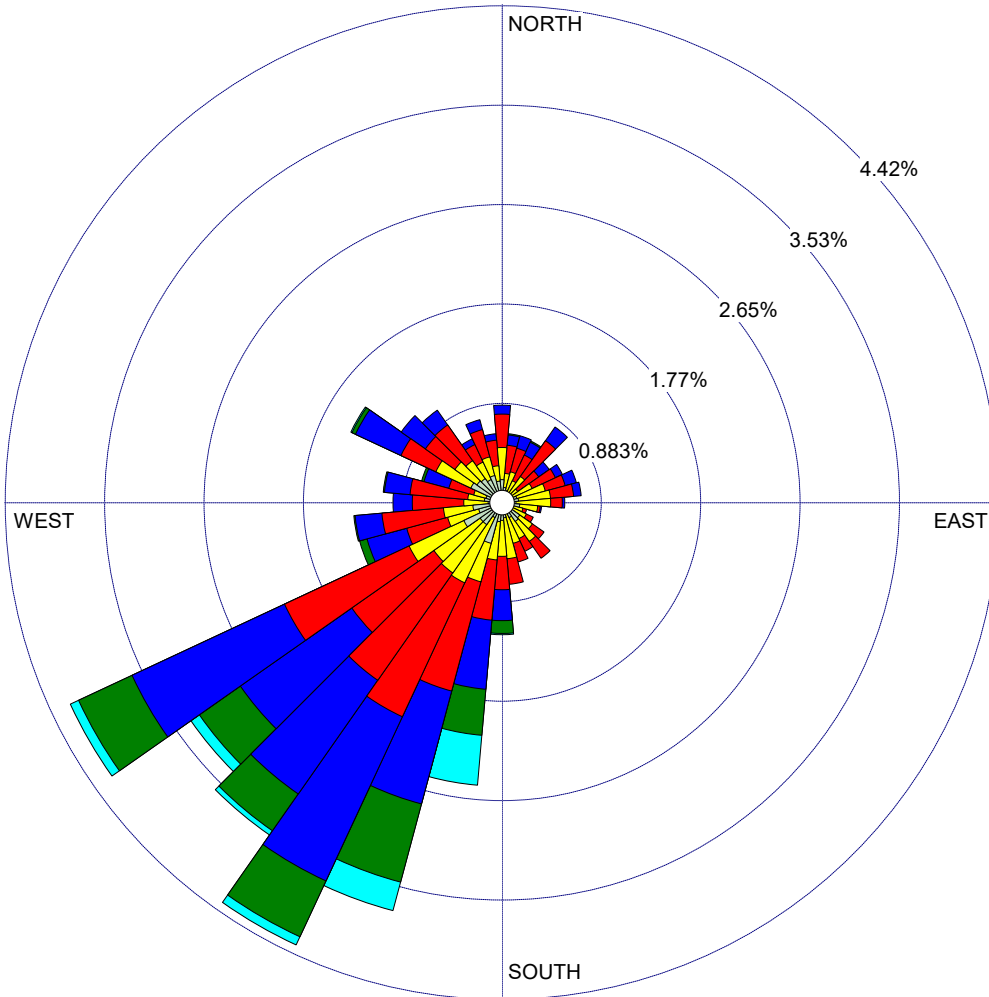

WIND ROSE PLOT:

Osaühing Mööbliproff tuulteroo

DISPLAY:

**Wind Speed
Direction (blowing from)**

WIND SPEED
(Knots)

- >= 21.58
 - 17.11 - 21.58
 - 11.08 - 17.11
 - 7.00 - 11.08
 - 4.08 - 7.00
 - 0.97 - 4.08
- Calms: 0.22%

COMMENTS:

DATA PERIOD:

**Start Date: 01/01/2020 - 00:00
End Date: 31/12/2020 - 23:59**

COMPANY NAME:

MODELER:

CALM WINDS:

0.22%

TOTAL COUNT:

3901 hrs.

AVG. WIND SPEED:

9.36 Knots

DATE:

06/07/2023

PROJECT NO.: