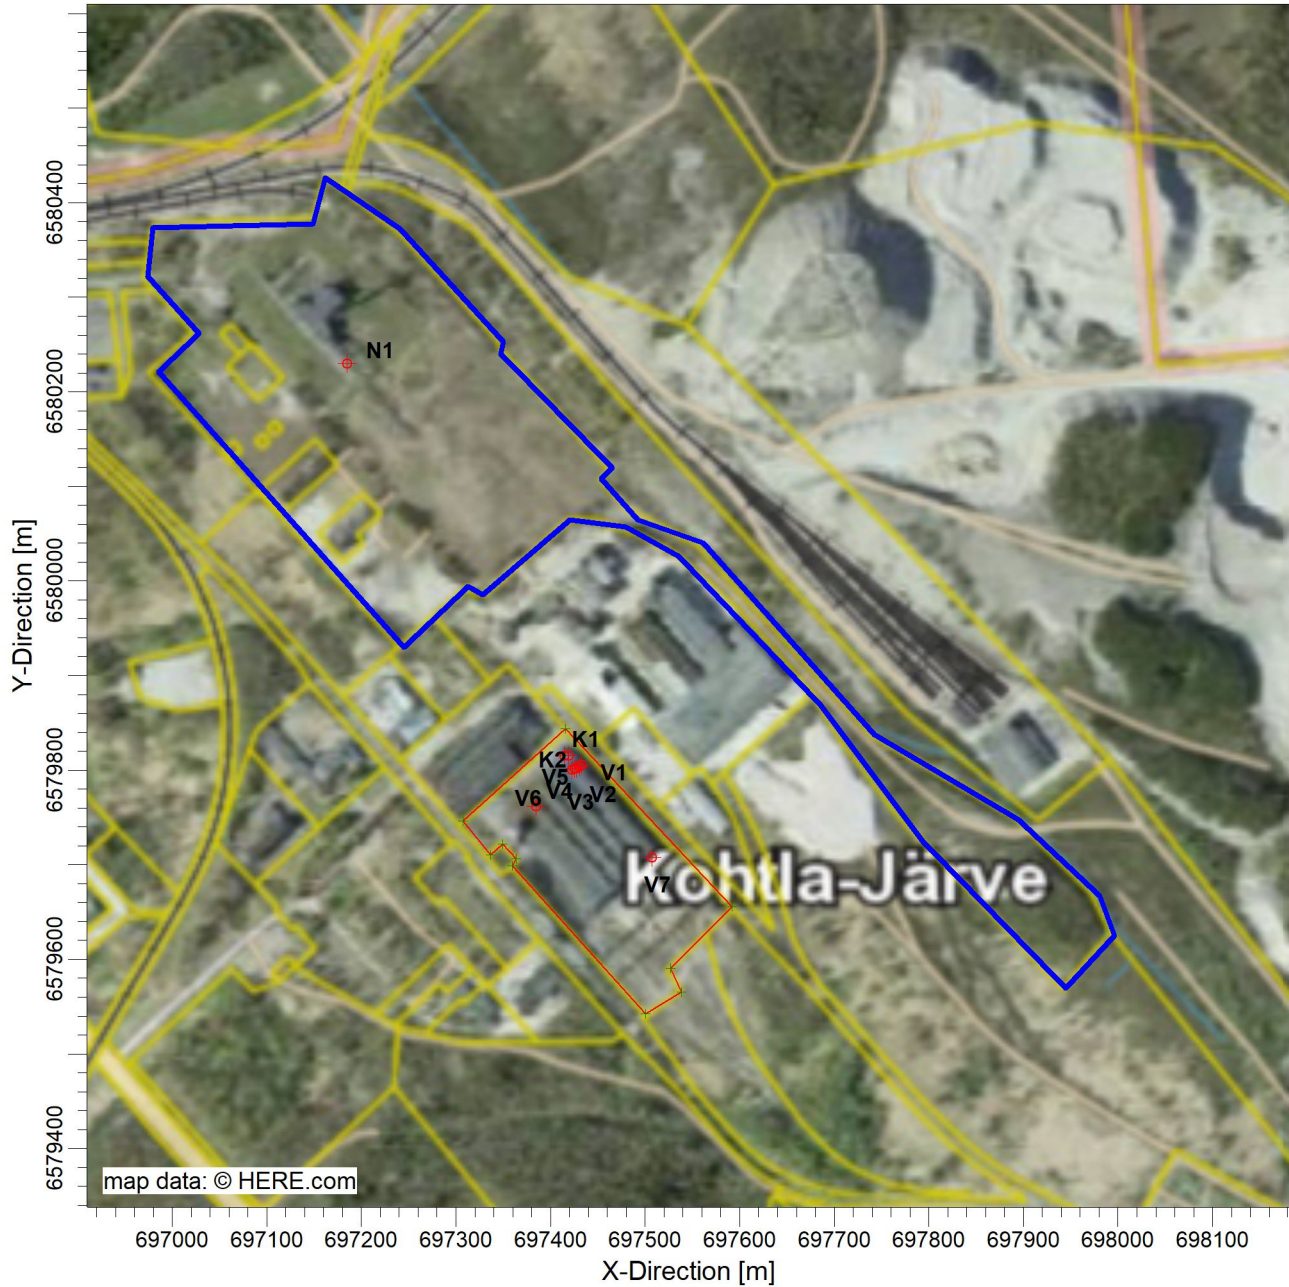

PROJECT TITLE:

Asukohakaart

COMMENTS:

▲ N

SOURCES:

10

COMPANY NAME:

LEMMA OÜ

RECEPTORS:

10

MODELER:

Helen Opp

SCALE:

1:8,000

0

0.3 km

DATE:

23/06/2024

PROJECT NO.: